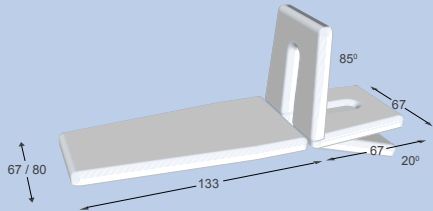

NEW

Manumed Optimal 2-Section, back section advantages:

- Extra large back section makes this product the ideal examination couch
- Easy change from sitting to lying position with gas spring support
- Standard wheel raising mechanism for easy movement of the couch
- Height can be adjusted hydraulically (no mains lead needed) or electrically (very convenient, smooth and quick)

Technical Specifications

Size tabletop (lxw):	202 x 67 cm ⁽¹⁾
Height adjustment:	45-95 cm
Lifting time (min.-max.):	approximately 18 sec.
Lifting capacity:	200 kg (optional 250 kg)
Force hydraulic pump:	10.000 N
Force electrical motor:	8.000 N
Power supply:	120 / 230V AC 50/60 Hz
Current consumption:	2.0 A max.

⁽¹⁾ = contact us for optional possibilities.

Manumed Optimal 2-section, back section

Type	
312	2-section, back-section, hydraulic H/L
322	2-section, back-section, electric H/L

Also available with the luxurious extra thick upholstery (optional)