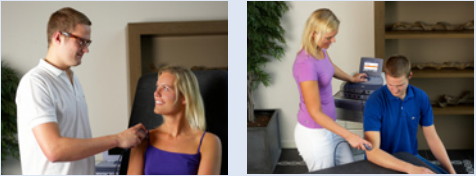

⁽¹⁾ = contact us for optional possibilities.

Manumed Optimal 2-section, back section

Type	
312	2-section, back-section, hydraulic H/L
322	2-section, back-section, electric H/L

Also available with the luxurious extra thick upholstery (optional)